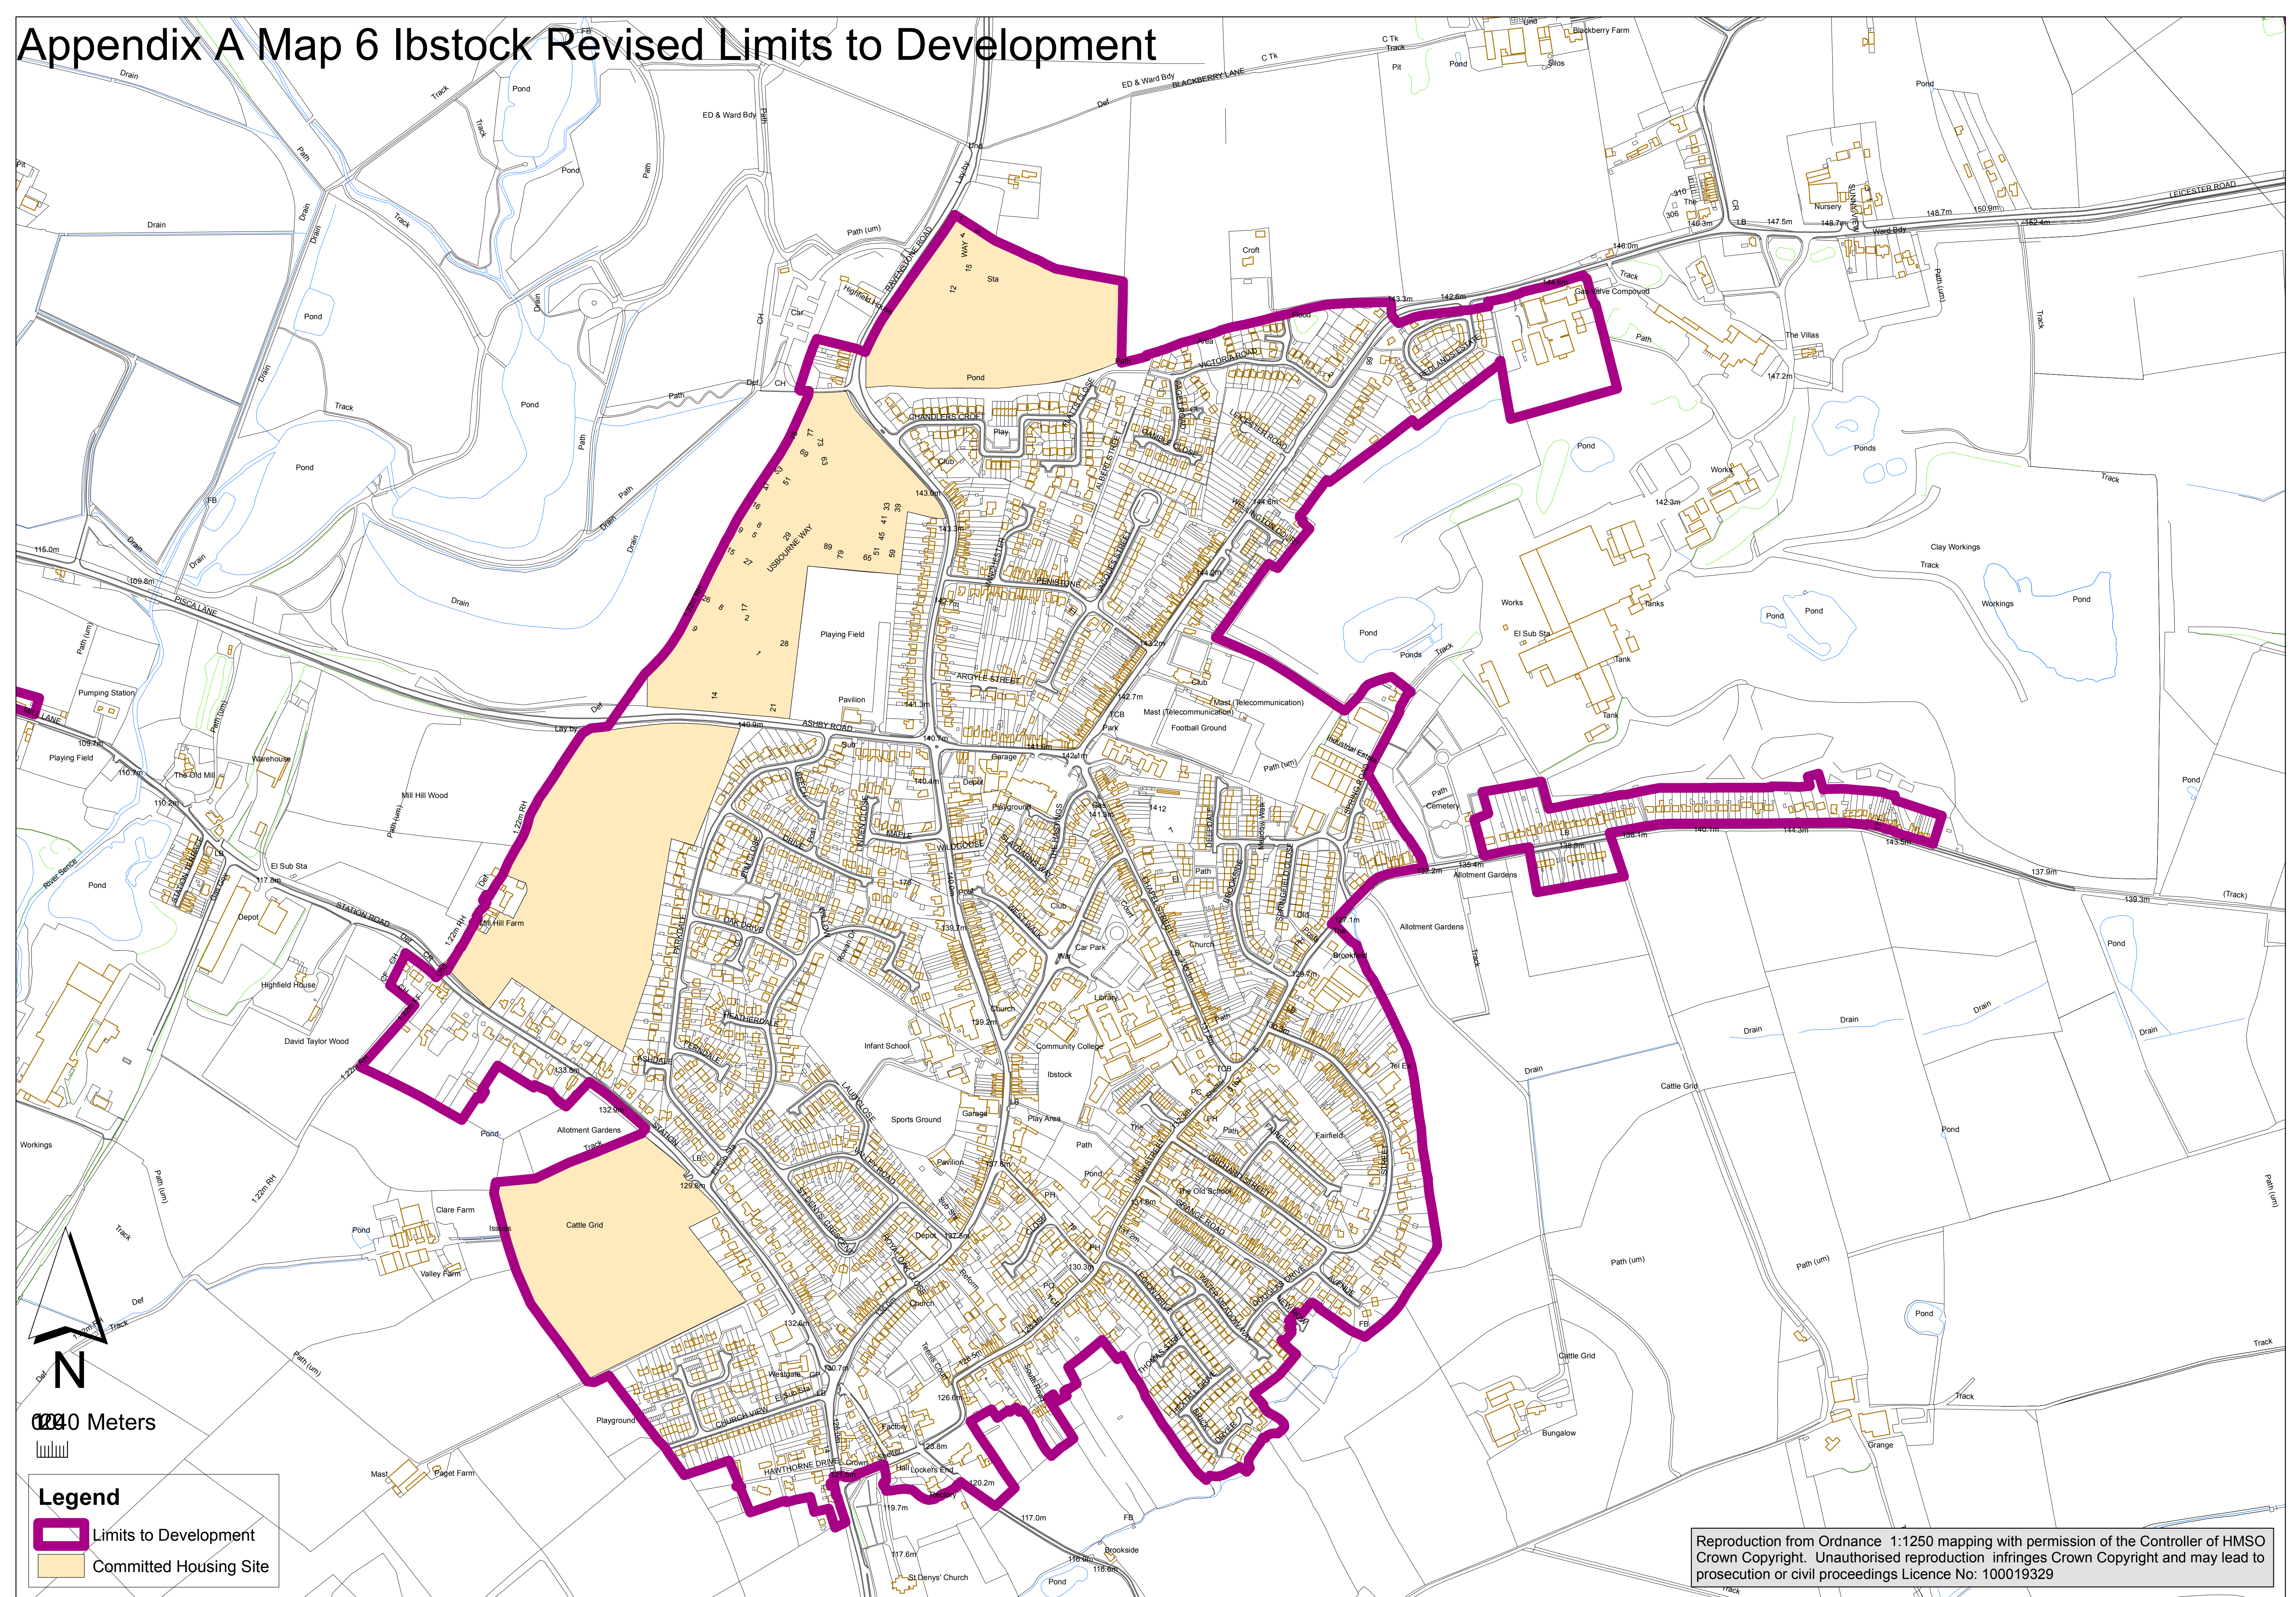

Appendix A Map 6 Istock Revised Limits to Development

Legend

- Limits to Development
- Committed Housing Site

Reproduction from Ordnance 1:1250 mapping with permission of the Controller of HMSO Crown Copyright. Unauthorised reproduction infringes Crown Copyright and may lead to prosecution or civil proceedings Licence No: 100019329